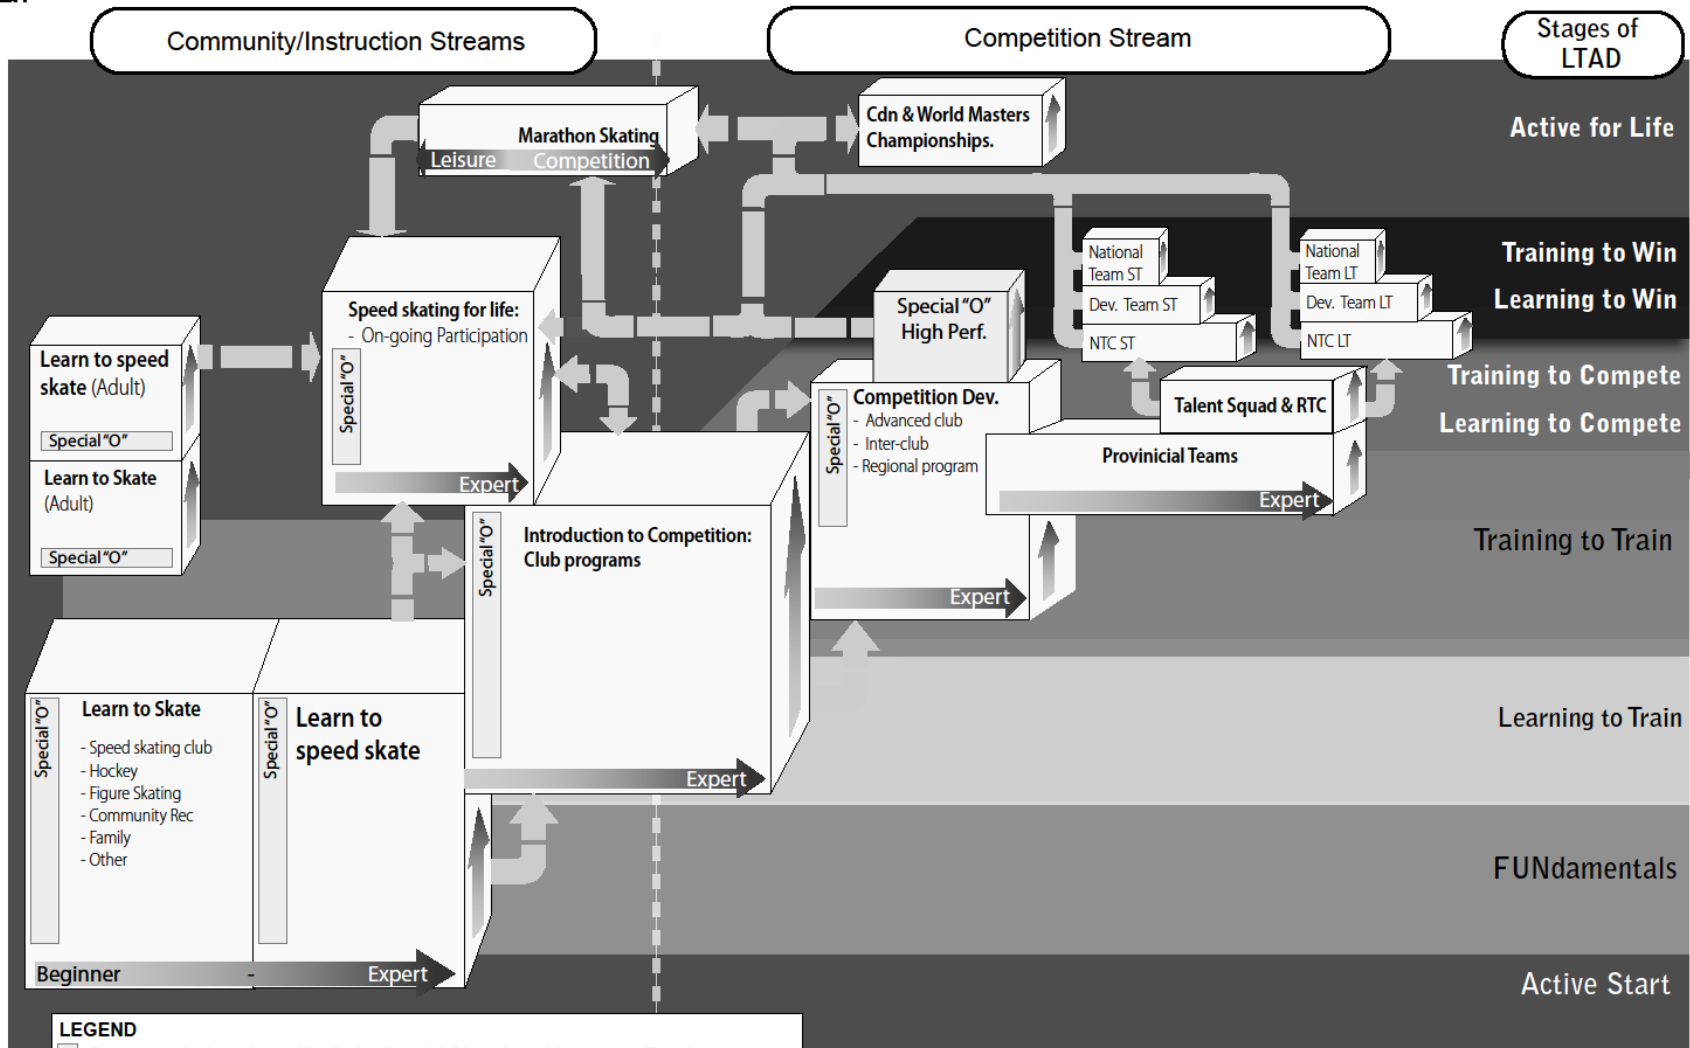

# Speed Skating Canada Participant Development Model

**LEGEND**

- ☐ Programs designed specifically for Special Olympics athletes are offered
- ☐ Athletes with a Disability including Special Olympics athletes are integrated into regular speed skating programs based on their skill and stage of development.